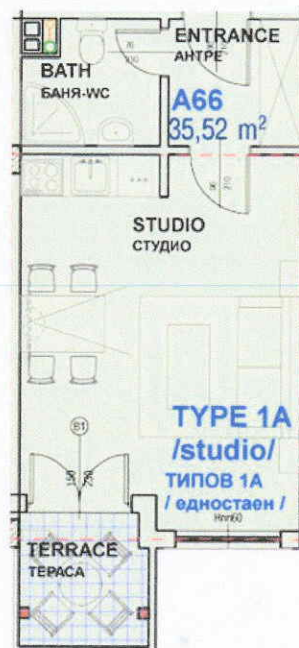

ROYAL LODGE - PAMPOROVO

DETAILS:

Apartment : A 66

Type: 1A /Studio/

Exposure: w

Price: Б - / £ -

Net square surface of the real estate: 35.52 m²

Sq. surface including common parts: 50.68 m²